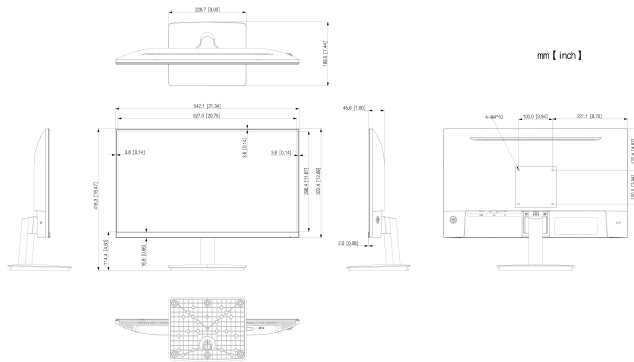

General

Inclined Angle	-5°/20°
Product Dimensions	542.1 mm × 322.4 mm × 47.6 mm (21.34" × 12.70" × 1.87") (W × H × D), without wall-mount bracket
Package Size	602 mm × 412 mm × 120 mm (23.70" × 16.22" × 4.72") (W × H × D)
Frame Width	U/L/R/D: 2.3 mm/3.6 mm/3.6 mm/16.8 mm
Net Weight	2.8 kg (6.17 lb)
Gross Weight	3.9 kg (8.60 lb)
Casing Color	Black
Control Mode	Joystick
Status Indicator Light	Yes
Wall Mount VESA	100 mm × 100 mm (3.94" × 3.94")
Accessory	Power adapter, base, HDMI cable, user's manual(QR code), Energy efficiency label , QSG, legal and regulatory information etc.
Optional Accessory	Wall mount

DHI-LM24-A221Y

Certification

Certifications	CE EMC, CE LVD, CE ERP
----------------	------------------------

Ordering Information

Type	Model	Description
LED Monitor	DHI-LM24-A221Y	Dahua 23.8 inch FHD Monitor

Dimensions (mm[inch])

Panels