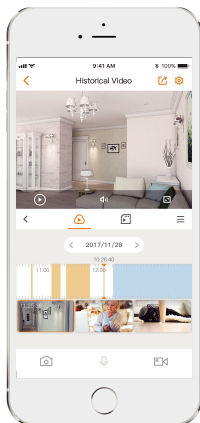

PoE

An Ethernet cable provide both data connection and electric power.

Stay close with what you care

With Cloud service, you will have access to what you care as long as Internet is available. You can record daily or motion videos on Cloud and playback anytime anywhere.