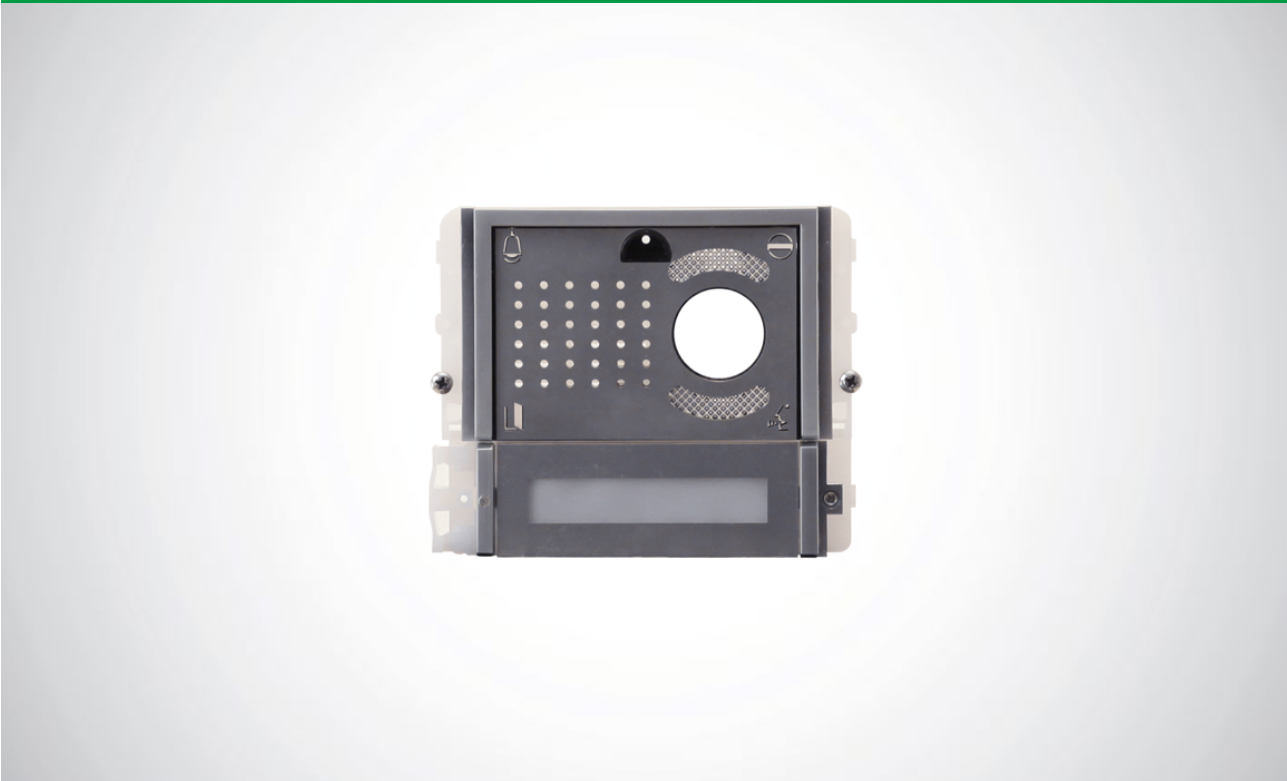

33411M

IKALL METAL VIDEO MODULE - 1 BUTTON

Module designed for audio/video speaker unit, with stainless steel finish. Nameplates with LED lighting (options: blue, white or off). To be fitted with a suitable video entry speaker unit depending on the cabling system used. Dimensions 112x89.5x32 mm.

33411M

IKALL METAL VIDEO MODULE - 1 BUTTON

MAIN FEATURES

Backlighting colour:	Led blue, white, off
Vandal Resistant rating (IK code):	NO
Product height (mm):	89,5
Product width (mm):	112
Product depth (mm):	32
Operating temperature (°C):	-25 ÷ 55

HARDWARE SPECIFICATIONS

Visual signalling:	Yes
Acoustic signalling:	Yes
Total buttons:	1

GENERAL DATA

Product colour:	Black RAL9005
-----------------	---------------

COMPATIBILITY

Simplebus Top audio/video system:	Yes
Simplebus 2 audio system:	Yes
Vip system:	Yes
Traditional system:	Yes

MOUNTING/INSTALLATION

Flush-mounted:	Yes
Wall-mounted:	Yes

AUDIO/VIDEO FEATURES

Audio system:	No
Audio/video system:	Yes