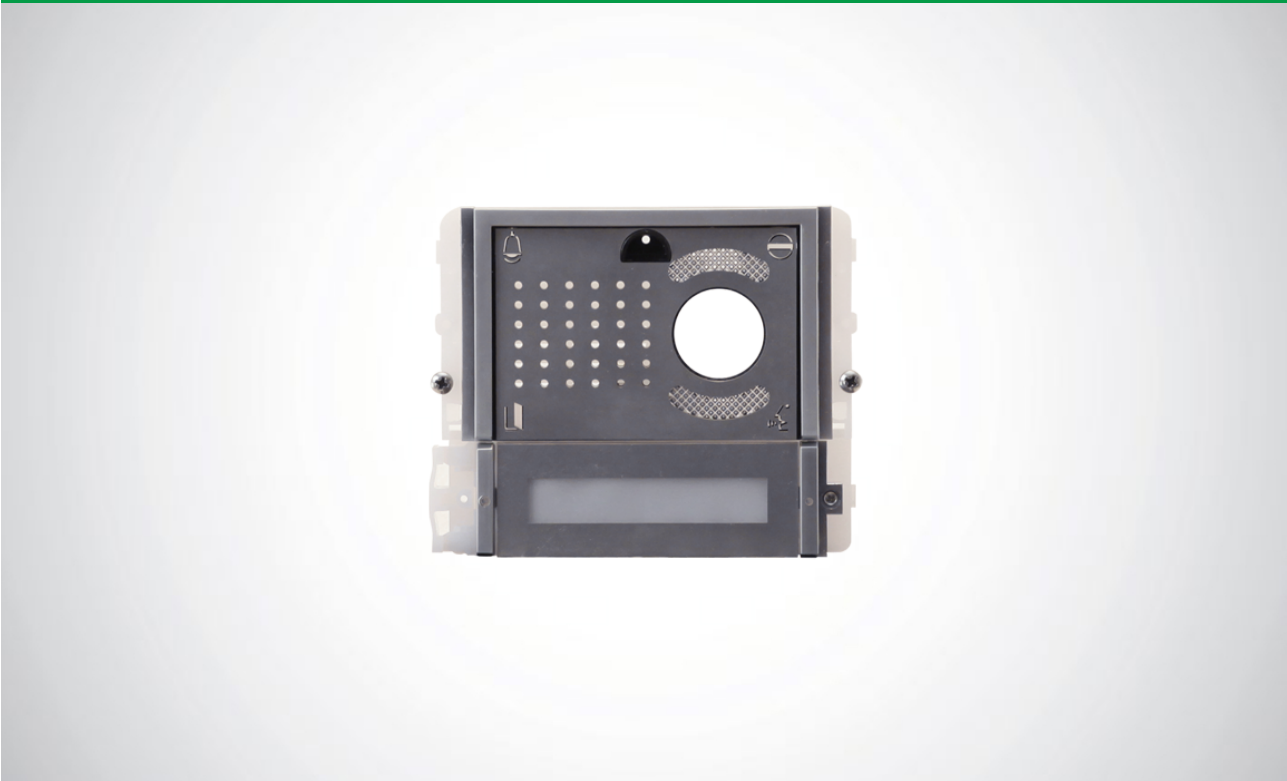

33412M

IKALL METAL VIDEO MODULE - 2 BUTTONS

Module designed for audio/video speaker unit, with stainless steel finish. Nameplates with LED lighting (options: blue, white or off). To be fitted with a suitable video entry speaker unit depending on the cabling system used. Dimensions 112x89.5x32 mm.

33412M

IKALL METAL VIDEO MODULE - 2 BUTTONS

MAIN FEATURES

Backlighting colour:	Led blue, white, off
Vandal Resistant rating (IK code):	NO
Product height (mm):	89,5
Product width (mm):	112
Product depth (mm):	32
Operating temperature (°C):	-25 ÷ 55

HARDWARE SPECIFICATIONS

Visual signalling:	Yes
Acoustic signalling:	Yes
Total buttons:	2

GENERAL DATA

Product colour:	Black RAL9005
-----------------	---------------

COMPATIBILITY

Simplebus Top audio/video system:	Yes
Simplebus 2 audio system:	Yes
Vip system:	Yes
Traditional system:	Yes

MOUNTING/INSTALLATION

Flush-mounted:	Yes
Wall-mounted:	Yes

AUDIO/VIDEO FEATURES

Audio system:	No
Audio/video system:	Yes