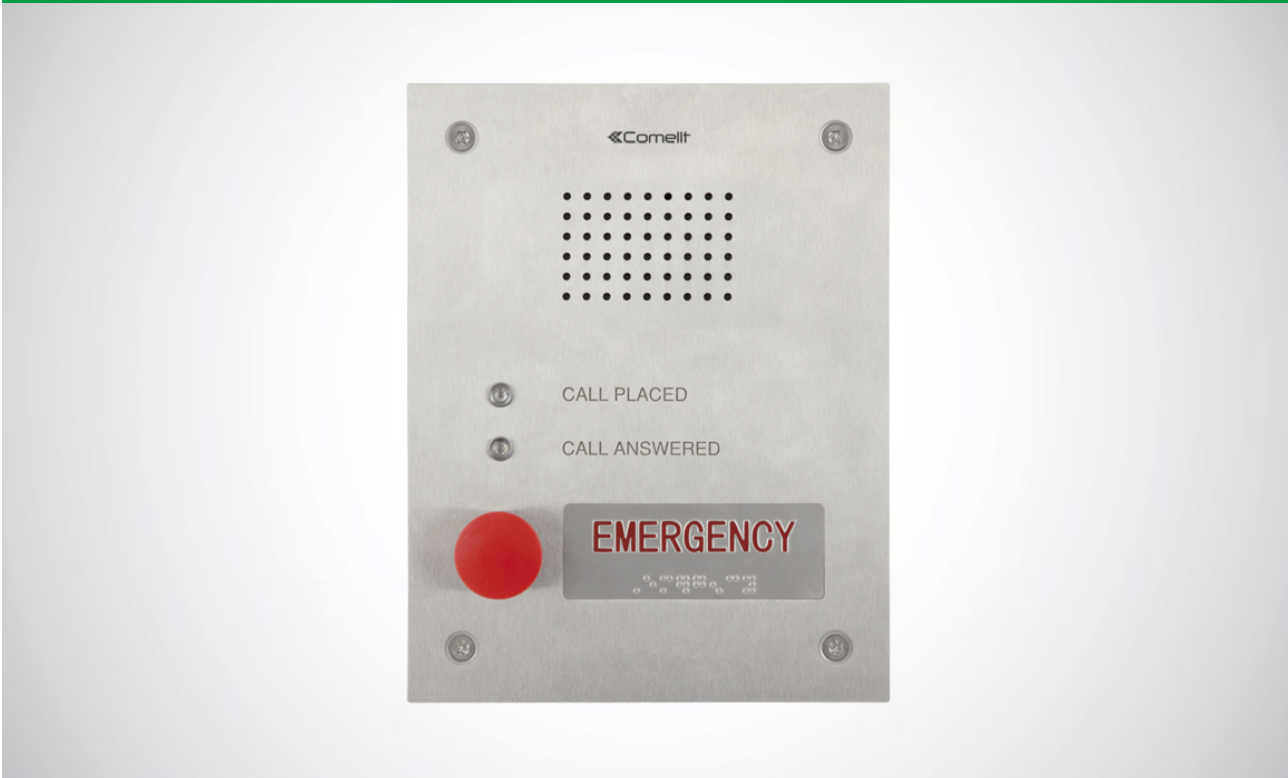

3460EA

## AUDIO ENTRANCE PANEL FOR EMERGENCY CALLS. VIP SYSTEM

Stainless steel panel with a single call button and indicator LEDs for call forwarded and call answered. Complete with audio/video module Art. 4682C for ViP system and flush-mounted box. "EMERGENCY" model with Braille text. Can be wall-mounted using accessory Art. 3461. Dimensions 229x180x3 mm.

**3460EA**

**AUDIO ENTRANCE PANEL FOR EMERGENCY CALLS. VIP SYSTEM**

**MAIN FEATURES**

|                              |   |
|------------------------------|---|
| Compatible with audio group: | 1682                                    |
| Material:                    | Stainless steel                         |
| Audio system:                | Yes                                     |
| Flush-mounted:               | Yes                                     |
| Wall-mounted:                | Yes                                     |
| Signaling LED:               | Yes                                     |
| Power supply:                | 30 ÷ 57 VDC                             |
| Clamps:                      | TX- TX+RX- RX+V- V+RTE GND SE COM NC NO |
| Buttons to call:             | Yes                                     |
| Total buttons:               | 1                                       |
| Microphone volume control:   | Yes                                     |
| Loudspeaker volume control:  | Yes                                     |
| Operating temperature (°C):  | -25 ÷ 55                                |

## SIREN FOR EMERGENCY COLUMN