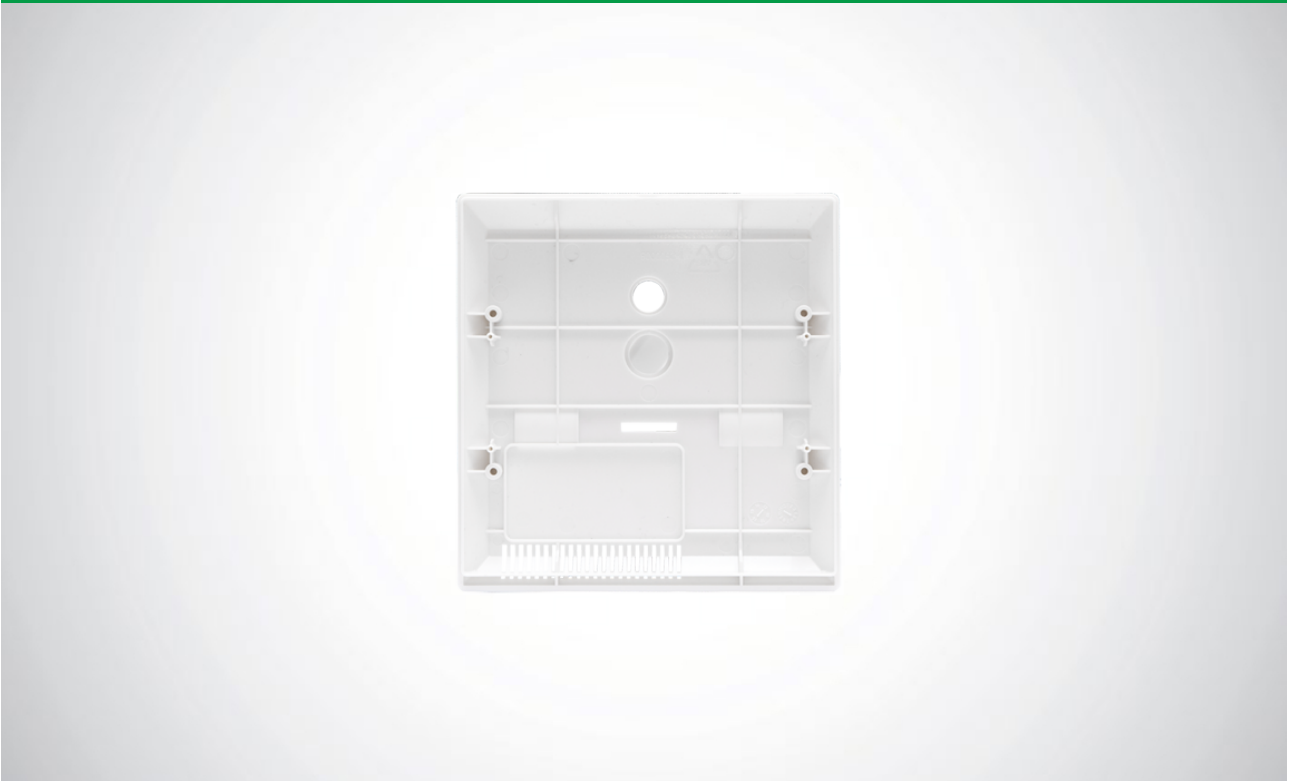

## WALL BRACKET FOR ICONA MONITOR

Wall bracket for Icona monitor. Colour: White. Dimensions: 136.6x141.6x13.8mm.

**6620**

**WALL BRACKET FOR ICONA MONITOR**

**MAIN FEATURES**

Height (mm):	141,6
Width (mm):	136,6
Depth (mm):	13,8
Weight (g):	40

**GENERAL DATA**

Type of finish:	ABS
Colour:	White RAL9003

**COMPATIBILITY**

Simplebus 2 audio/video system:	Yes
Vip system:	Yes

**MOUNTING/INSTALLATION**

Wall-mounted:	Yes
---------------	-----