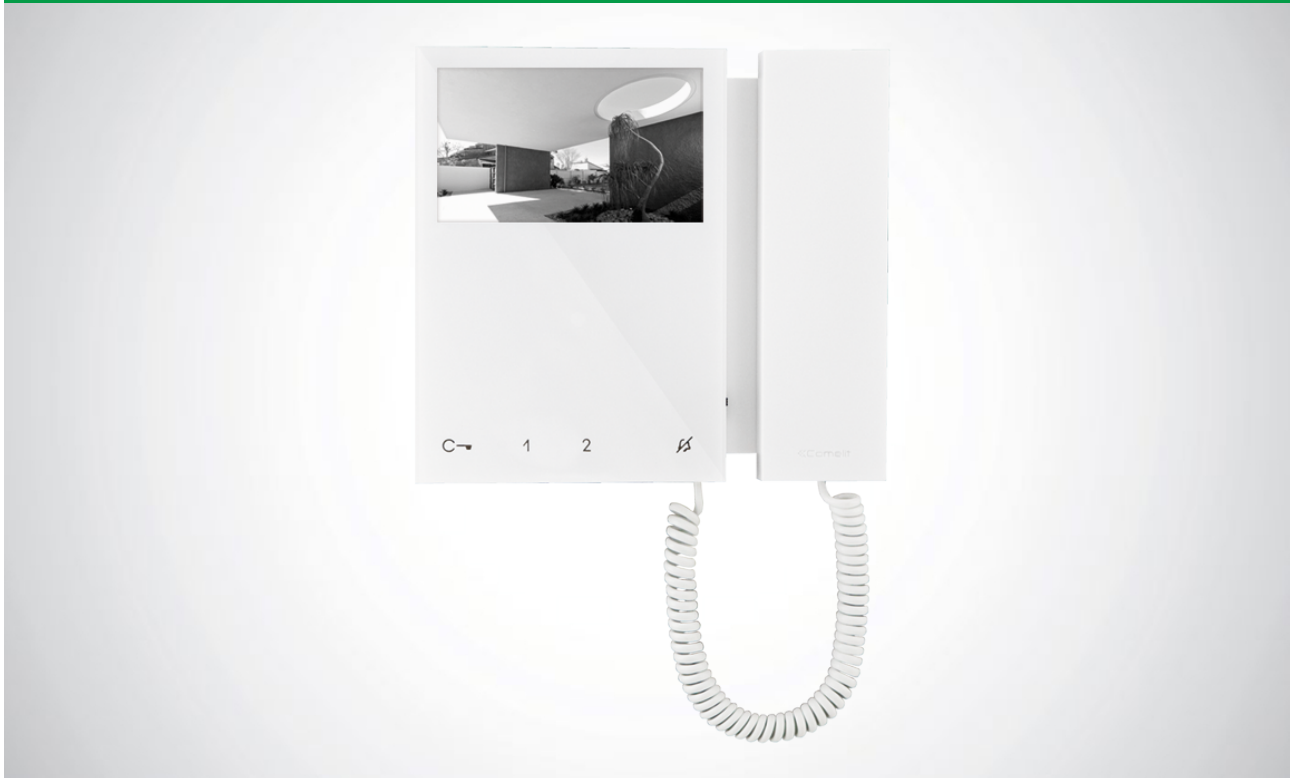

6700W

MINI BLACK/WHITE MONITOR, SBTOP

Wall-mounted monitor with 4.3" 16/9 B/W screen and handset. Allows brightness and contrast control, plus adjustment of the volume of the ringtone, which can be customised with a choice of different melodies. Equipped as standard with 4 soft touch buttons for door-opening, self-ignition, switchboard call and privacy service functions and with door status indicator LEDs. Manages floor door calls as standard. Option of adding 4 additional buttons with accessory Art. 6733W. Complete with 2 x 8-position DIP-switches for user code programming and button programming. Includes wall-mounting or residential series box backplate and riser distribution terminal Art. 1214/2C. The monitor can only be used in 2-wire SimplebusTop Color systems. Dimensions: 175x160x22mm.

AWARDS

DESIGN
MILANO

6700W
MINI BLACK/WHITE MONITOR, SBTOP
MAIN FEATURES

Audio system:	No
Audio/video system:	Yes
Flush-mounted:	No
Wall-mounted:	Yes
Desk base-mounted:	Yes
Hands-free function:	No
Induction loop function:	No
Type of display:	LCD
Display size (inch):	4,3" 16:9
Touch screen display:	No
Display resolution HxV (mm):	480x272
Product colour:	White RAL9016
Sensitive Touch technology:	Yes
Total buttons:	4
Additional buttons:	4
LED signaling (no.):	2
Comaptibility with Video Entry Comelit App:	No

6700W

MINI BLACK/WHITE MONITOR, SBTOP

ACCESSORIES

6710

BACKPLATE AND DISTRIBUTION TERMINAL FOR MINI MONITOR

Wall-mounting or residential series box backplate for MINI monitor, /BM versions with handset featuring magnetic induction for hearing aid wearers. Also includes riser distribution terminal Art. 1214/2C. Dimensions 145x100x4 mm.

6711W

ADAPTER PLAQUE FOR MINI MONITOR W/ HANDSET. WHITE.

Mounting accessory for Mini Monitor when replacing Magis or Genius door entry monitors. Complete with backplate art. 6710 and distribution terminal art. 1214/2C. White. Dimensions: 300x260x4 mm.