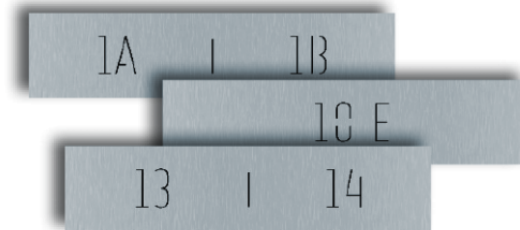

**UT9212FM/1PAB**

**DOUBLE FULL METAL ULTRA BUTTON FLOOR 1 A-B**

Full-Metal version of the double button for Ultra entrance panel with engraved "1° A" "1° B" text and backlighting. Made with an aluminium coating to increase resistance to impact and polymethyl methacrylate treated to increase resistance to UV rays while preventing yellowing and dulling.

**UT9212FM/1PAB**

**DOUBLE FULL METAL ULTRA BUTTON FLOOR 1 A-B**