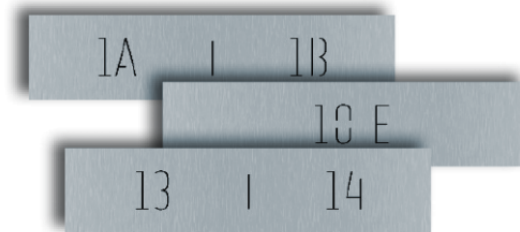

**UT9212FM/2324**

**DOUBLE FULL METAL ULTRA BUTTON 23-24**

Full-Metal version of the double button for Ultra entrance panel with engraved "23" "24" text and backlighting. Made with an aluminium coating to increase resistance to impact and polymethyl methacrylate treated to increase resistance to UV rays while preventing yellowing and dulling.

**UT9212FM/2324**

**DOUBLE FULL METAL ULTRA BUTTON 23-24**