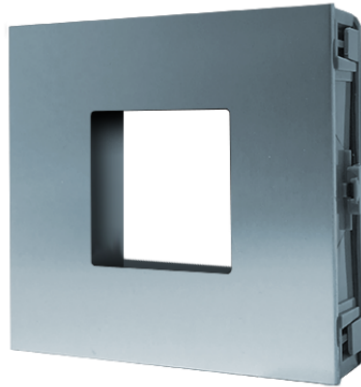

## ULTRA ACCESS CONTROL READER MODULE

Module designed to house third-party access control units for Ultra entrance panel. Hole 40 x 40 mm. Coated in anodised aluminium alloy. Dimensions: 100x90x35mm. NOTE: mechanical compatibility with third-party panel-mount reader must be checked and verified for different models

### AWARDS

**UT9290M**

**ULTRA ACCESS CONTROL READER MODULE**

**GENERAL DATA**

Type	Modular
Height (mm)	90
Width (mm)	100
Depth (mm)	35
Product color	Aluminium
Flush-mounted	Yes, with a dedicated accessory
Wall-mounted	Yes, with a dedicated accessory